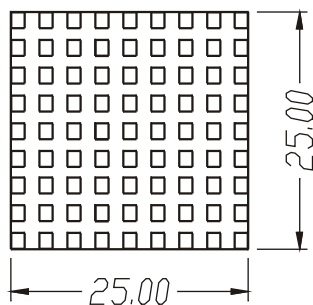

HEAT SINKS FOR DIGITAL CHIP SETS

SC830006