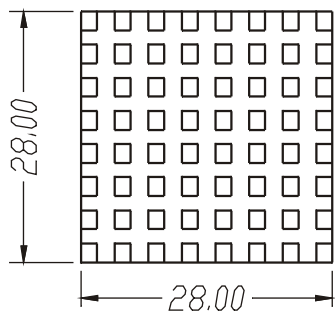

SC830007

SC830008

SC830009

SC830010

HEAT SINKS FOR DIGITAL CHIP SETS

SC830011

SC830012

SC830013