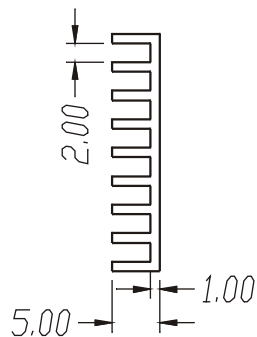

HEAT SINKS FOR DIGITAL CHIP SETS

SC830006