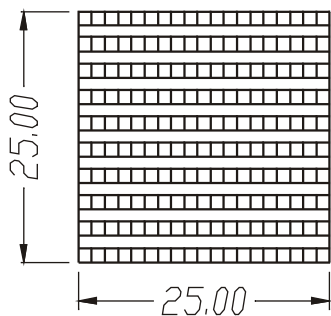

HEAT SINKS FOR DIGITAL CHIP SETS

SC830006

SC830007

SC830008

SC830009

SC830010