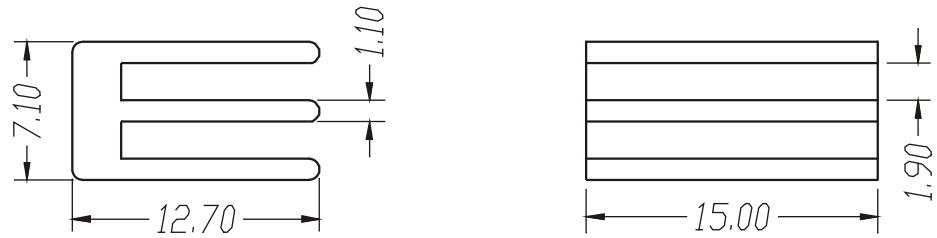

HEAT SINKS FOR DIGITAL CHIP SETS

SC830001