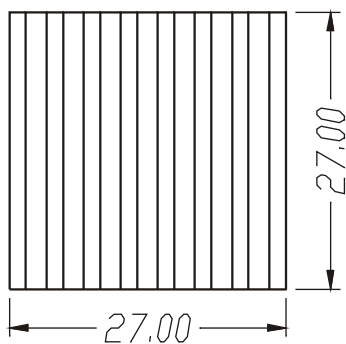

HEAT SINKS FOR DIGITAL CHIP SETS

SC830006

SC830007

SC830008

SC830009

SC830010