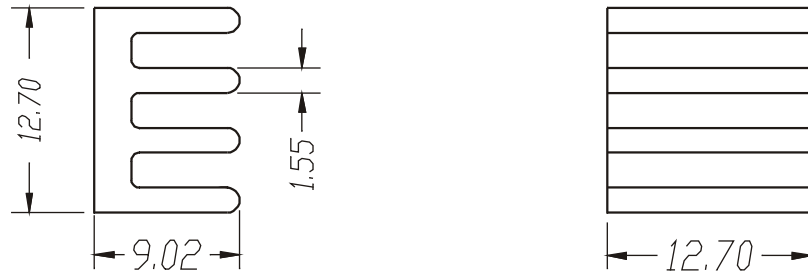

HEAT SINKS FOR DIGITAL CHIP SETS

SC830001

SC830002

SC830003

SC830004

SC830005