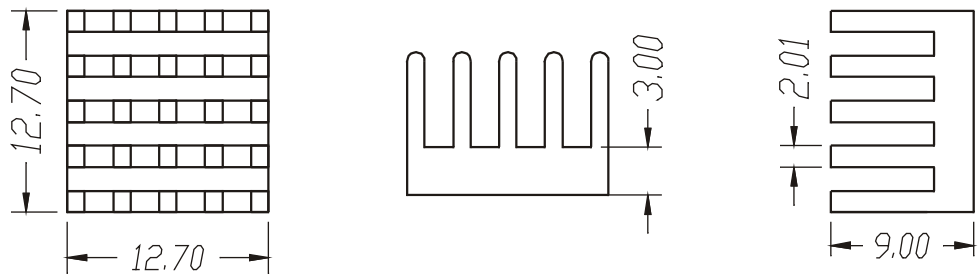

HEAT SINKS FOR DIGITAL CHIP SETS

SC830001

SC830002

SC830003

SC830004

SC830005